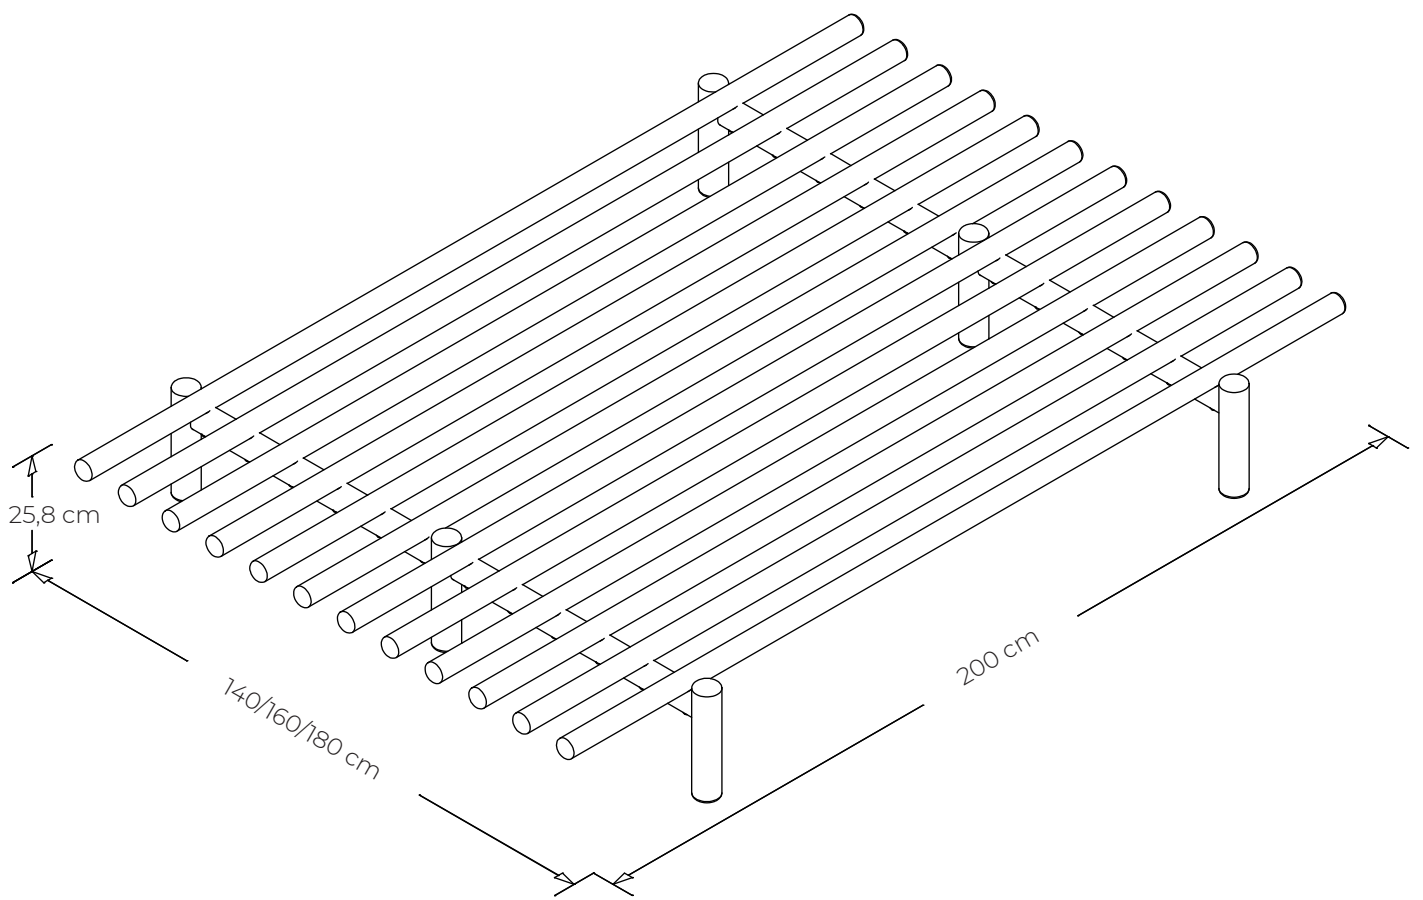

# FITTINGS

---

Ø6,3 x  
80mm

Ø26 x  
2mm

4mm

12 x ①

2 x ②

A x 32

B x 6

C x 1

12 x 1

2

2

For product care visit [karupdesign.com/care](https://www.karupdesign.com/care)

**karup**

DESIGN